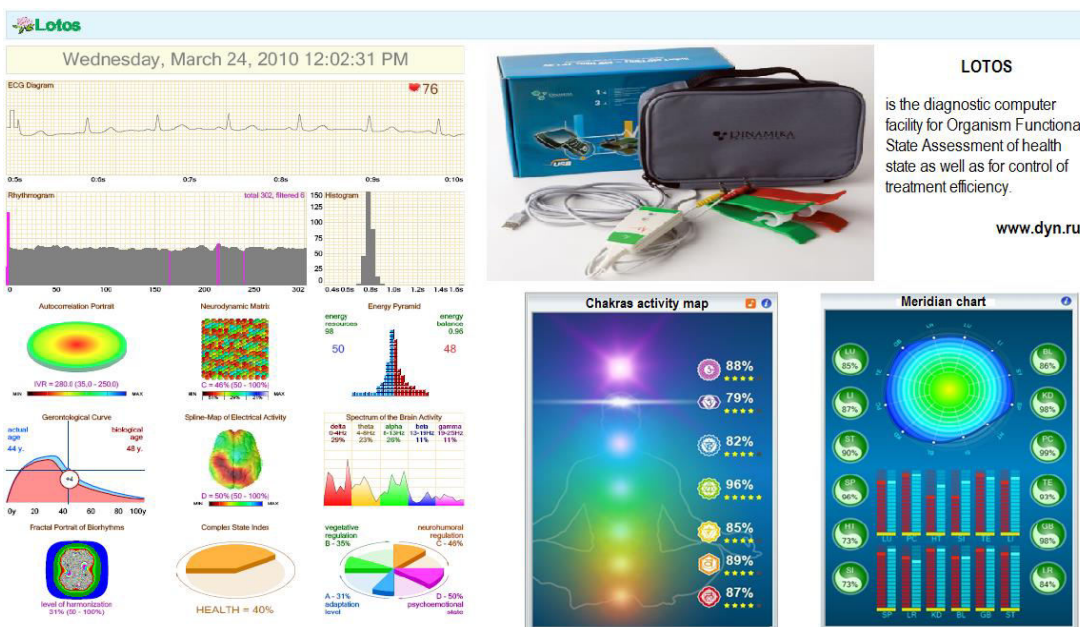

Najvažniji pozitivni efekti nehercijanskih skalarnih polja Tesla Scalar uređaja su:

- Pročišćavanje ambijentalnog životnog i radnog prostora znatnim smanjenjem uticaja štetnih zračenja elektromagnetnog tipa, EM smoga, kao i geopatogenih zračenja;
- Harmonizacija višeslojnih energetskih struktura živih bića sa kosmičkim oscilacijama i balansiranje fizičko-energetsko-informacione celine bio-organizama;
- Revitalizacija ćelijskog nivoa tkiva regulacijom suptilno-energetskih tokova koji pokreću prirodne mehanizme samoisceljenja;
- Pomoć u očuvanju biosfere blagotvornim uticajem na vodu, biljni i životinjski svet, i uopšte ekosisteme.

„Imajući u vidu izvršene eksperimente i sudeći po onome na šta nam ukazuje Model KGE - Inteligentne etarske energije, iako nama čulno nedostupne i (za sada) teško merljive – ipak su deo naše Realnosti a Tesline tehnologije će, najverovatnije, biti osnov najsavremenijih tehnologija 21. veka.“

Goran Marjanović, dipl.ing, autor modela KGE (EDQ) i Tesla Scalar proizvoda.